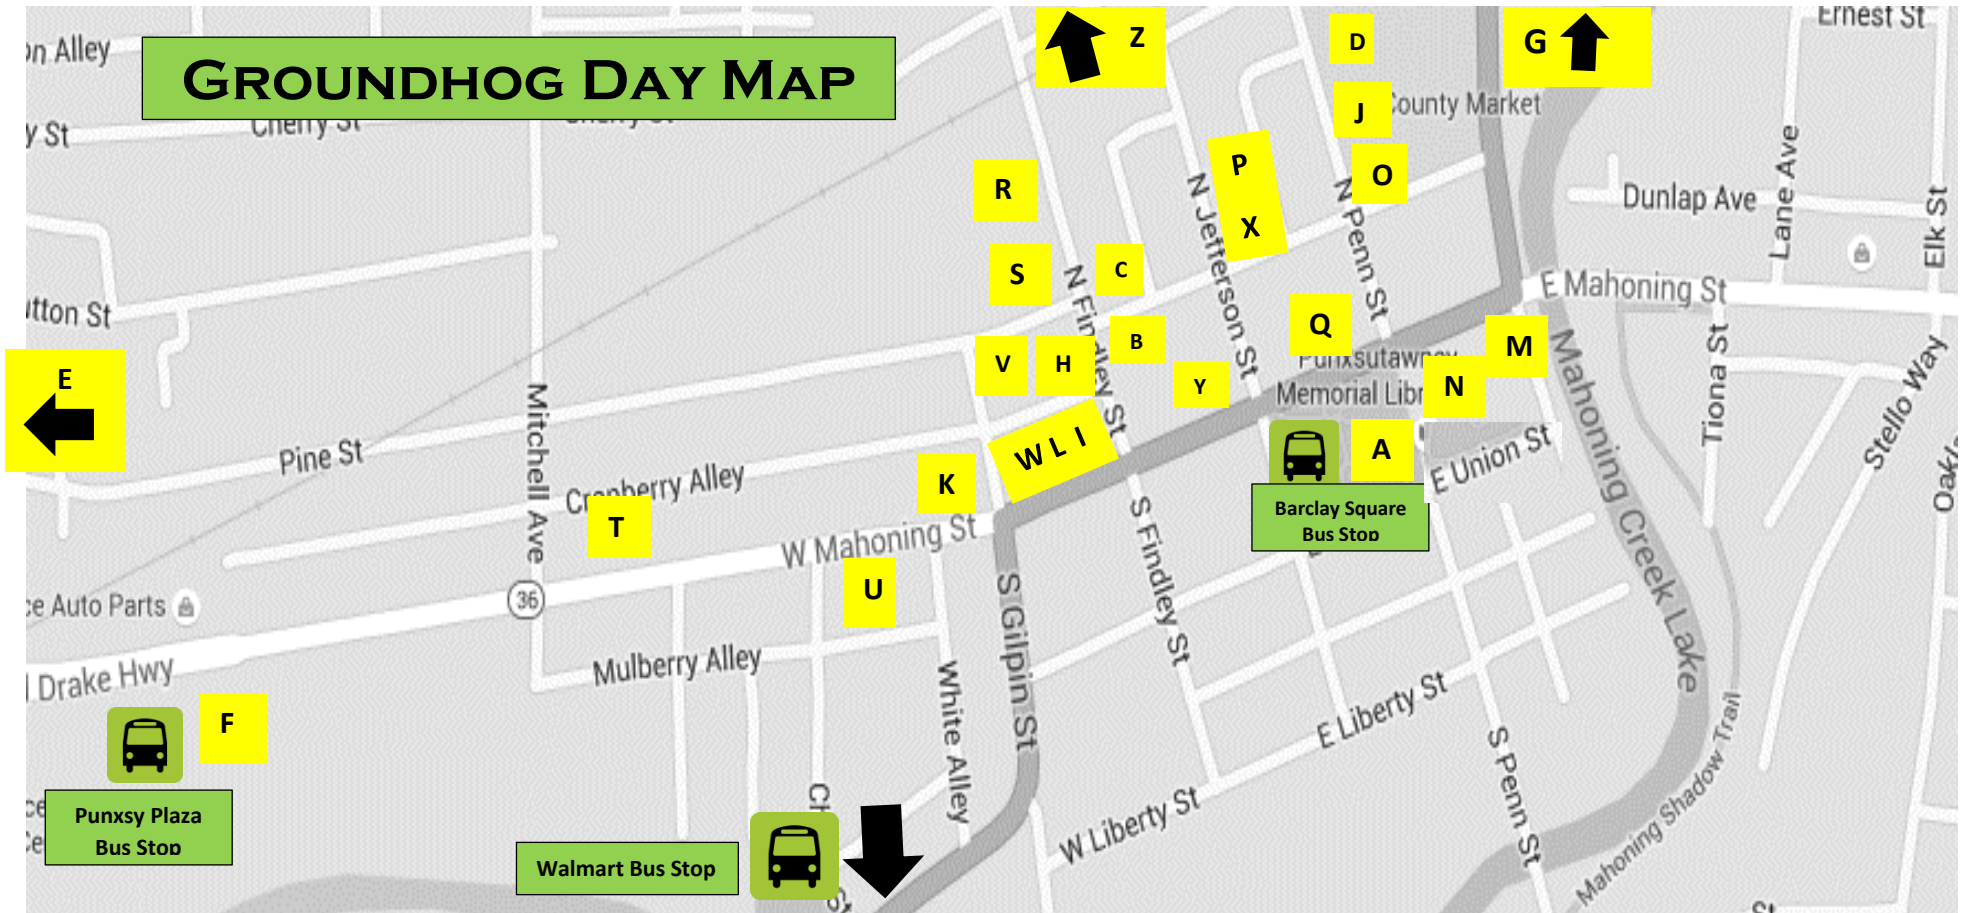

GROUNDHOG DAY MAP

Dining Listing:

- A: Barclay Square
- B: The Burrow
- C: Caterina's Café
- D: Fox's Pizza Den
- E: Laska's Pizza* *Exact location not pictured on map*
- F: Lily's Restaurant & Bakery
- G: Neko's * *Exact location not pictured on map*
- H: Punxsy Pizza
- U: The Salvation Army
- V: First English Lutheran Church

Shopping Listing:

- A: Barclay Square
- J: Punxsy Hometown Pharmacy
- I: Punxsutawney Phil's Souvenir Shop
- L: Souvenir Sale & Craft Show
- M: Groundhog Souvenir & Craft Show
- K: The Groundhog Club Headquarters
- W: Roseman's Florist

Groundhog Day Bus Stop Location

For Detailed Busing Information see the Schedule & Guide.

Event Location Listings:

- A: Celebration Tent, Barclay Square
- N: Punxsutawney Memorial Library
- O: County Market
- P: Punxsutawney Community Center
- Q: Punxsutawney Eagles
- R: Punxsutawney Elks Lodge
- S: Punxsutawney Weather Discovery Center
- T: Historical & Genealogical Society
- X: Christian School
- Y: B's Books
- Z: Punxsy High School * *Exact location not pictured on map*

www.groundhog.org

The Address for Gobbler's Knob is: 1548 Woodland Ave Ext. Punxsutawney PA 15767.

** *Parking Groundhog Day at Gobbler's Knob is by Permit Only. Handicapped Parking is available at Punxsy Plaza.* **