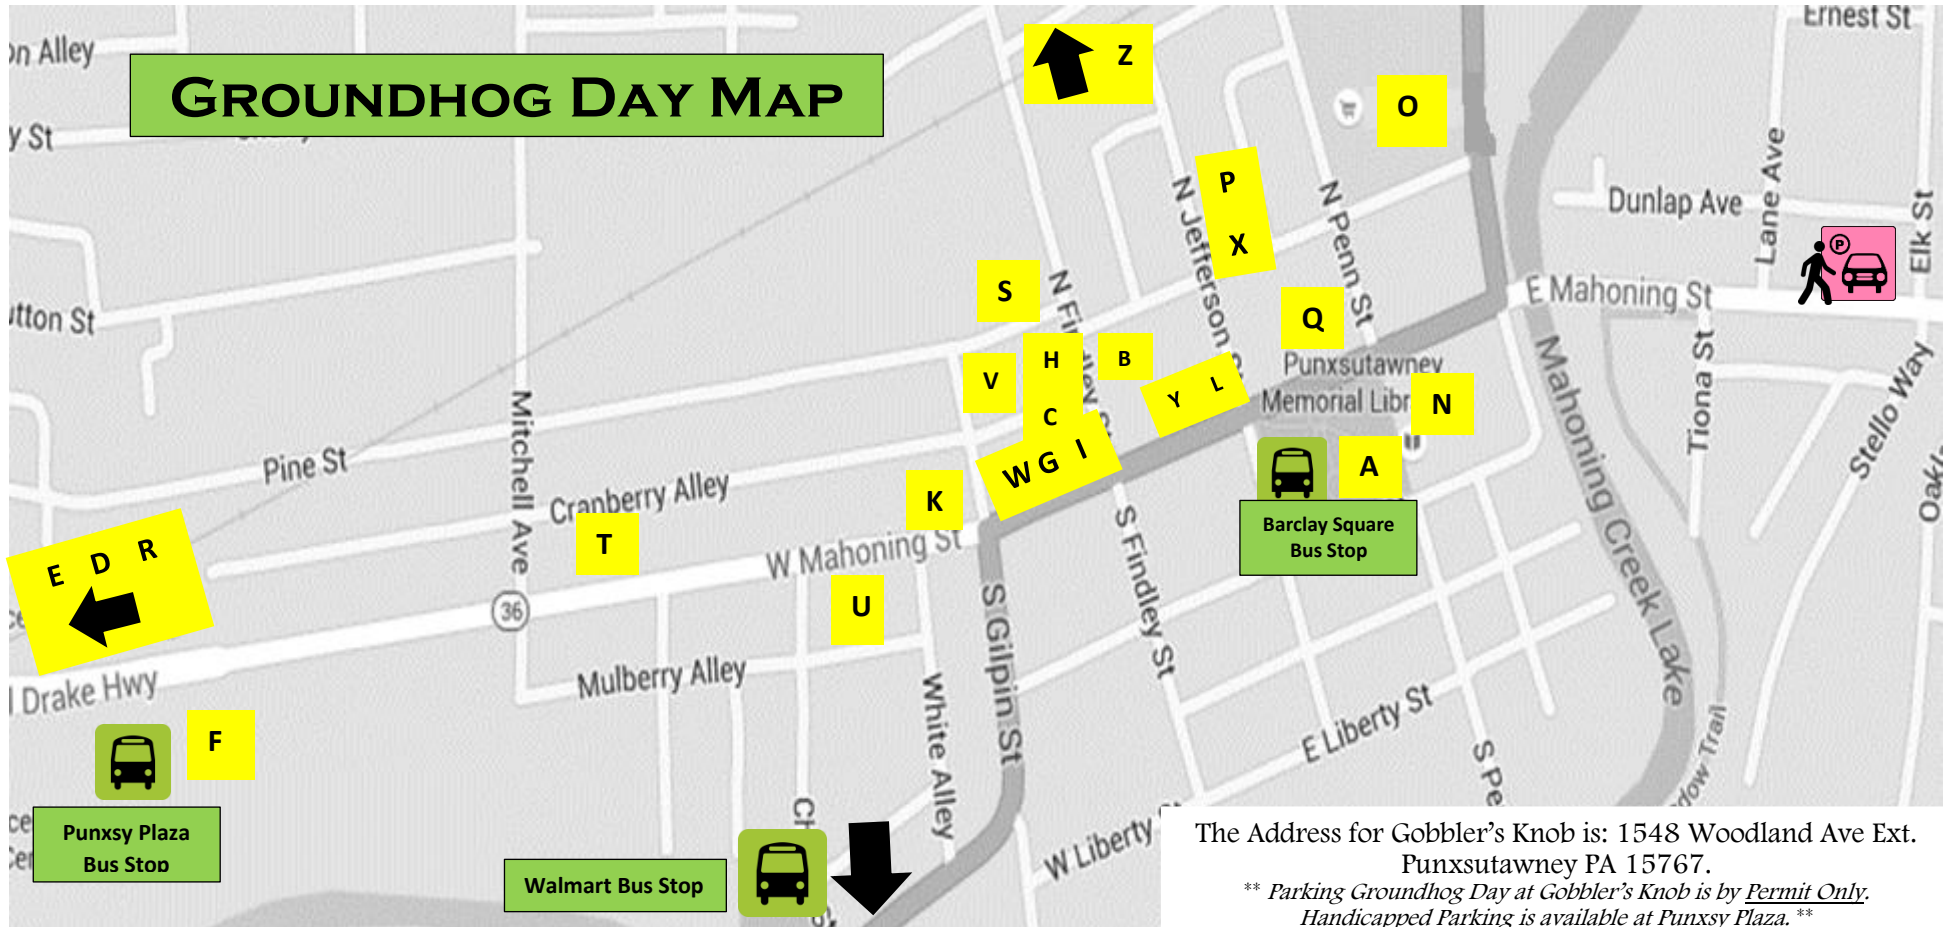

# GROUNDHOG DAY MAP

The Address for Gobbler's Knob is: 1548 Woodland Ave Ext. Punxsutawney PA 15767.

*\*\* Parking Groundhog Day at Gobbler's Knob is by Permit Only. Handicapped Parking is available at Punxsy Plaza. \*\**

## Dining Listing:

- A: Barclay Square
- B: The Burrow
- C: Ginger Snapped Café & Bakery
- D: Pizza Town
- E: Laska's Pizza\* *Exact location not pictured on map*
- H: Punxsy Pizza
- U: The Salvation Army
- V: First English Lutheran Church
- Q: Punxsutawney Eagles

## Shopping Listing:

- A: Barclay Square
- G: Shadow Vineyard & Winery
- I: Punxsutawney Phil's Souvenir Shop
- L: Craft & Souvenir Sales
- K: The Groundhog Club Headquarters
- O: Shop N Save

## Event Location Listings:

- A: Celebration Tent, Barclay Square
- C: Ginger Snapped Café & Bakery
- N: Punxsutawney Memorial Library
- O: Shop N Save
- P: Punxsutawney Community Center
- Q: Punxsutawney Eagles
- R: 104.1 WPXZ Radio Station
- S: Punxsutawney Weather Discovery Center
- T: Historical & Genealogical Society
- X: Christian School
- Y: B's Books
- Z: Punxsy High School \* *Exact location not pictured on map*
- F: Mulberry Square